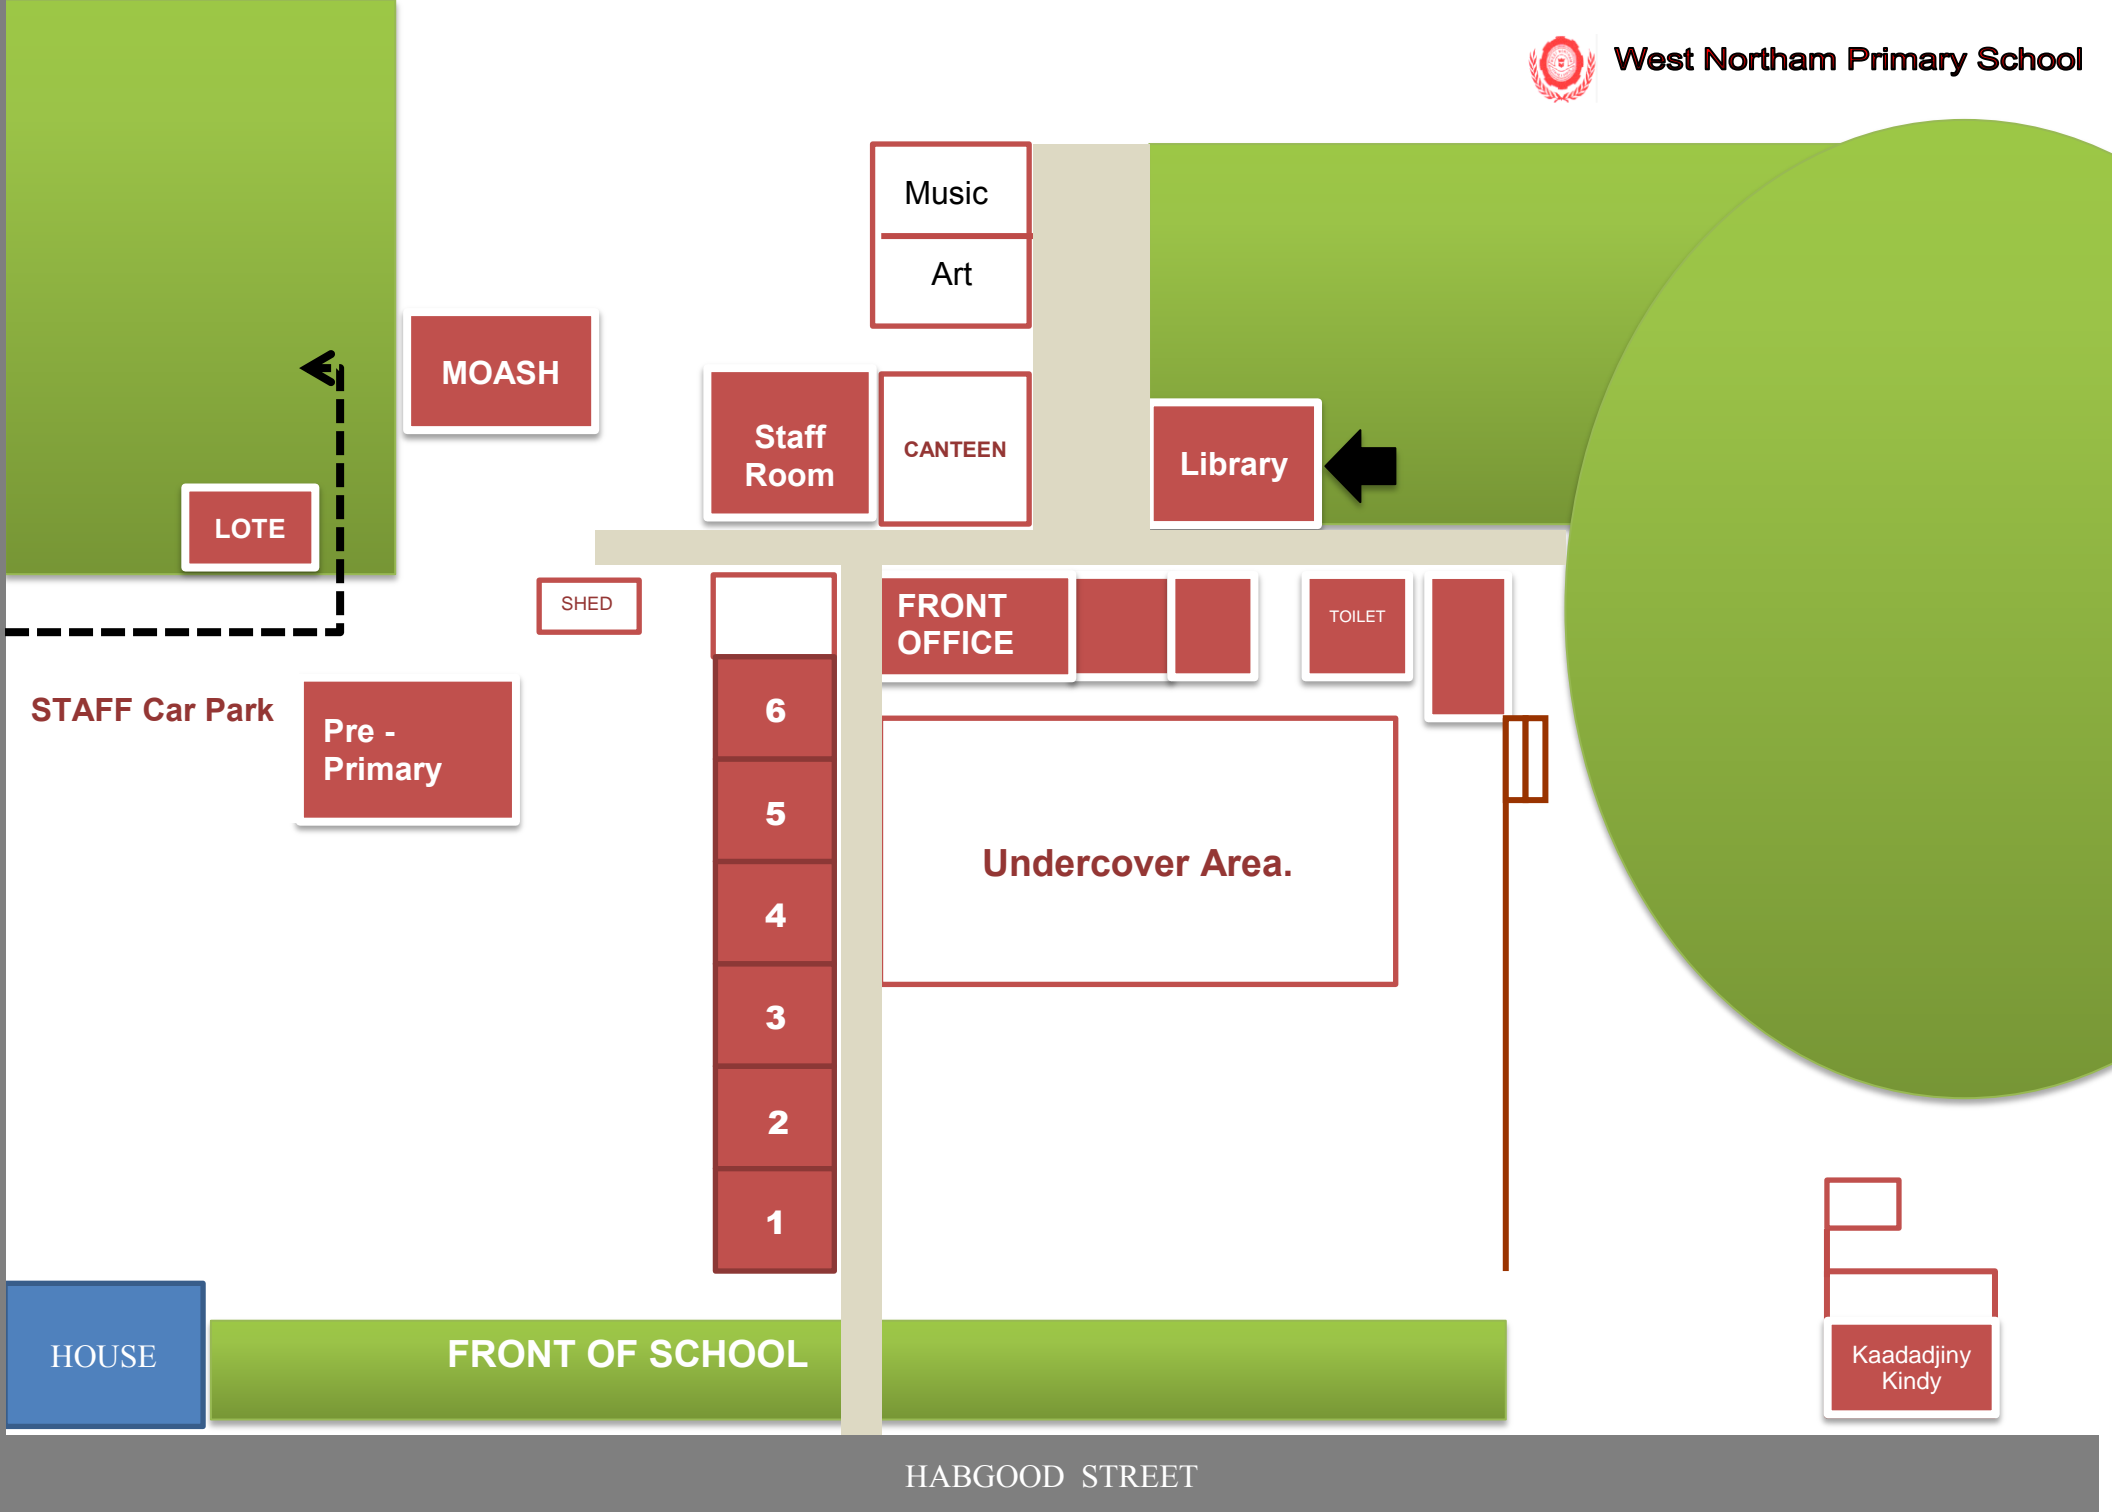

THROSSSELL STREET

HABGOOD STREET

LOTE

MOASH

Music

Art

Staff Room

CANTEEN

Library

SHED

FRONT OFFICE

TOILET

STAFF Car Park

Pre - Primary

6

5

4

3

2

1

Undercover Area.

HOUSE

FRONT OF SCHOOL

Kaadadjiny Kindy